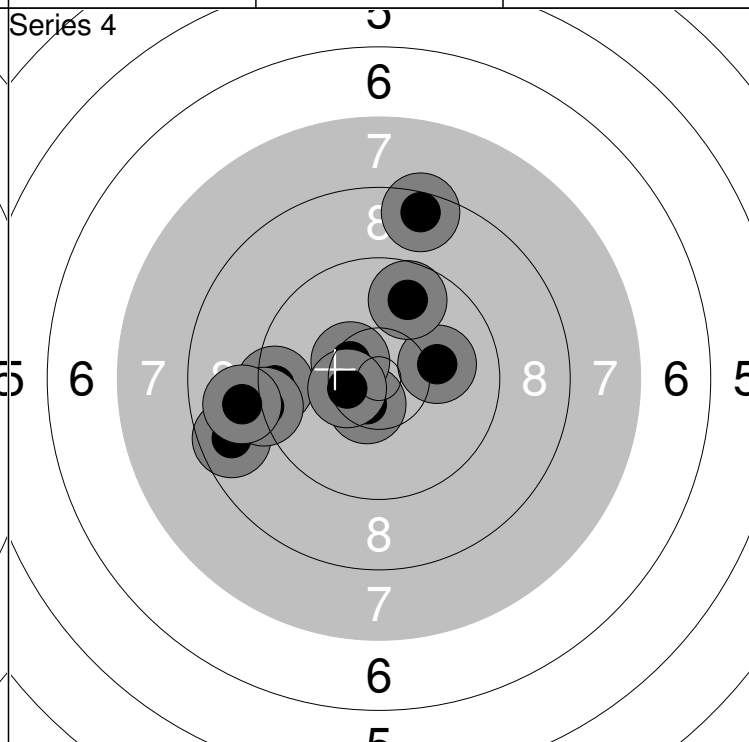

21: 9.7 ↖	26: 8.8 ↘	Series 82.0
22: 9.1 ↗	27: 8.8 ↗	
23: 7.5 ↗	28: 9.1 ↖	Total 240.0
24: 7.6 ↖	29: 10.4x ↗	
25: 7.7 ↗	30: 8.8 ↖	

31: 10.1 →	36: 8.7 ↖	Series 92.0
32: 10.5x ↘	37: 9.3 ↖	
33: 9.8 ↗	38: 10.5x ↖	Total 332.0
34: 9.5 ←	39: 8.5 ↑	
35: 10.5x ↖	40: 9.0 ↖