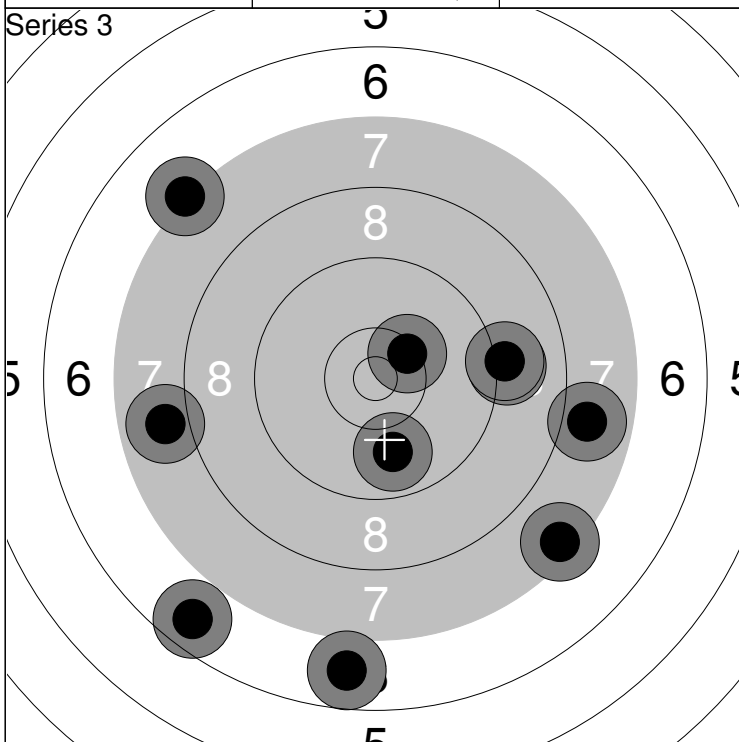

21: 7.9 →	26: 6.7 ↘	Series	77.0
22: 7.4 ↘	27: 9.1 →		
23: 6.8 ↓	28: 7.9 ←	Total	234.0
24: 10.4x ↗	29: 7.2 ↖		
25: 9.9 ↓	30: 9.1 →		

31: 9.5 ↗	36: 8.9 →	Series	78.0
32: 1.9 ↑	37: 6.9 ↓		
33: 10.6x ←	38: 10.2 →	Total	312.0
34: 8.2 ↑	39: 9.0 ↓		
35: 7.1 ←	40: 10.4x ↓