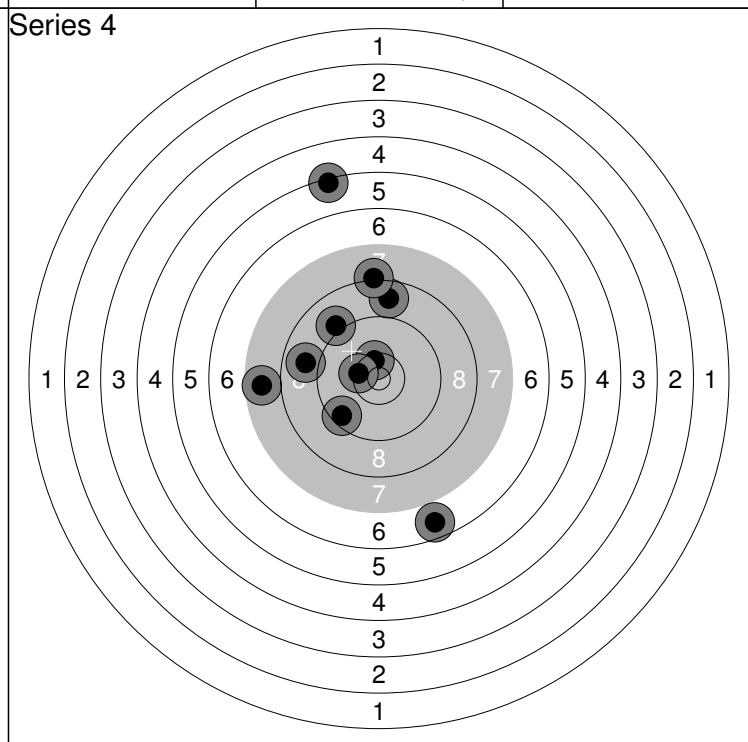

21: 8.0 ↗	26: 10.4x ↓	Series	88.0
22: 8.3 ↓	27: 9.6 ↑		
23: 9.7 ↓	28: 9.9 ↓	Total	265.0
24: 8.9 ↑	29: 9.3 ↗		
25: 10.0 ↓	30: 8.7 ↗		

31: 10.5x ↗	36: 9.7 ←	Series	92.0
32: 9.7 →	37: 10.6x ↗		
33: 9.1 ↑	38: 10.5x ↓	Total	357.0
34: 9.4 ↘	39: 9.2 →		
35: 9.9 ↓	40: 8.2 →		

1: 8.8 ↘	6: 6.7 ↙	Series	72.0
2: 7.9 ↗	7: 0.0 →		
3: 10.0 ↗	8: 7.7 ↗	Total	72.0
4: 10.7x →	9: 7.6 ↘		
5: 8.2 →	10: 9.0 ↘		

11: 8.6 ↘	16: 8.5 ←	Series	73.0
12: 5.5 ↘	17: 7.3 ↓		
13: 6.2 →	18: 7.8 ↑	Total	145.0
14: 9.2 ↘	19: 6.0 ↓		
15: 9.6 ↘	20: 8.0 →		

21: 7.7 →	26: 8.9 ↘	Series	66.0
22: 6.9 ↓	27: 8.9 ↘		
23: 9.4 ↗	28: 9.9 ←	Total	211.0
24: 6.1 →	29: 2.8 →		
25: 6.9 ↘	30: 5.8 ↗		

31: 8.5 →	36: 4.1 ↓	Series	65.0
32: 7.5 →	37: 3.2 →		
33: 6.6 →	38: 8.0 ↓	Total	276.0
34: 5.3 ↓	39: 7.3 →		
35: 8.8 ↑	40: 9.3 ↘		

1: 7.4 ↗	6: 10.3 ↖	Series	82.0
2: 9.1 ←	7: 8.7 ↓		Total
3: 6.8 ↘	8: 9.9 ↑		
4: 8.9 ↑	9: 8.7 ↑		
5: 8.4 ←	10: 9.7 ↗		

11: 10.2 ↖	16: 10.0 ←	Series	83.0
12: 9.9 ↙	17: 9.9 →		Total
13: 7.0 ↗	18: 7.3 ↗		
14: 8.9 ↗	19: 9.6 ↑		
15: 8.5 ↖	20: 6.5 ↑		