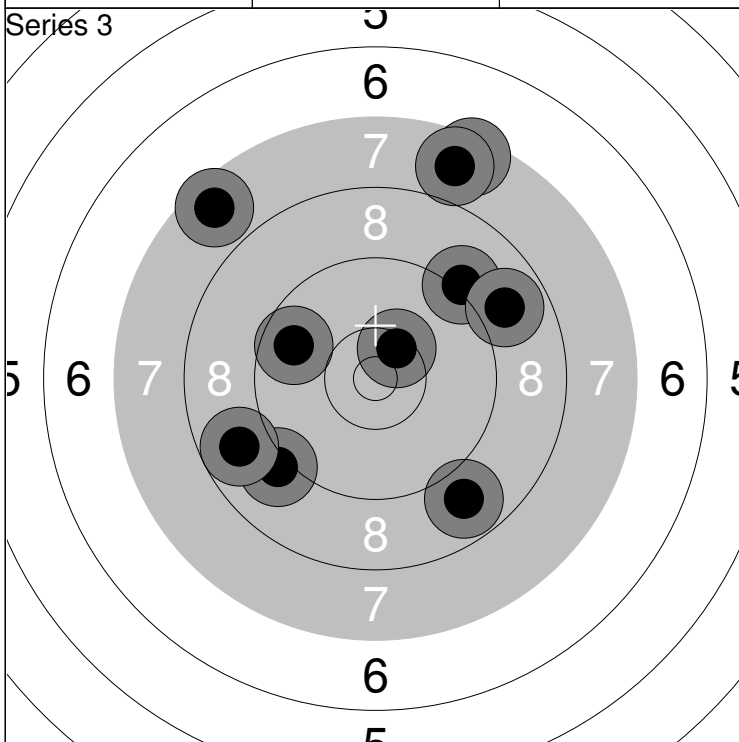

21: 9.7 ↖	26: 8.8 ↘	Series 82.0
22: 9.1 ↗	27: 8.8 ↗	
23: 7.5 ↗	28: 9.1 ↖	Total 240.0
24: 7.6 ↖	29: 10.4x ↗	
25: 7.7 ↗	30: 8.8 ↖	

31: 10.1 →	36: 8.7 ↖	Series 92.0
32: 10.5x ↘	37: 9.3 ↖	
33: 9.8 ↗	38: 10.5x ↖	Total 332.0
34: 9.5 ←	39: 8.5 ↑	
35: 10.5x ↖	40: 9.0 ↖