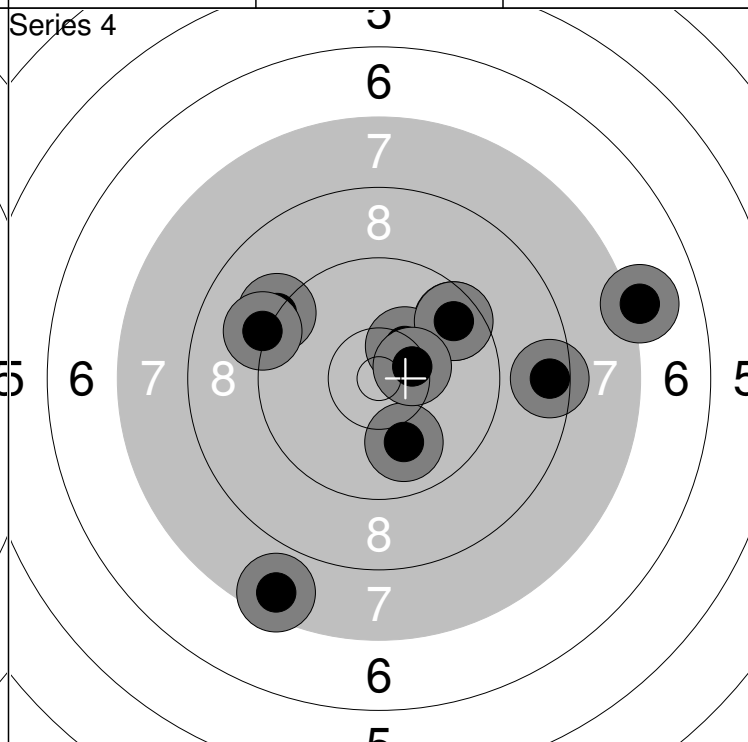

21: 7.9 ↓	26: 9.0 ↗	Series	87.0
22: 8.3 →	27: 10.3 ↓		
23: 9.3 ↗	28: 7.2 →	Total	269.0
24: 8.5 ↗	29: 9.6 ↖		
25: 10.8x →	30: 10.0 ↖		

31: 9.6 ↗	36: 9.6 ↗	Series	88.0
32: 9.2 ↖	37: 10.0 ↓		
33: 8.5 →	38: 7.1 →	Total	357.0
34: 10.4x ↗	39: 10.4x →		
35: 7.6 ↘	40: 9.2 ↖