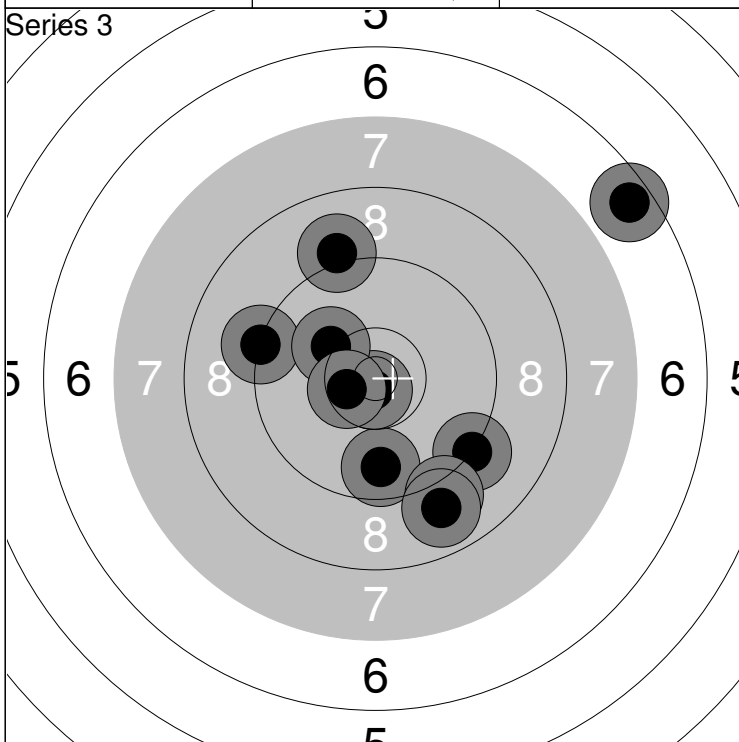

21: 9.7 ↓	26: 9.0 ↘	Series 89.0
22: 9.2 ↘	27: 10.2 ↗	
23: 6.6 ↗	28: 8.9 ↘	Total 249.0
24: 10.8x ↓	29: 10.5x ←	
25: 9.2 ←	30: 9.1 ↑	

31: 10.1 ↗	36: 10.6x ↘	Series 92.0
32: 8.8 →	37: 9.8 →	
33: 9.2 ←	38: 9.4 ←	Total 341.0
34: 10.4x ↘	39: 8.1 ↘	
35: 10.3 ↓	40: 9.6 ↖