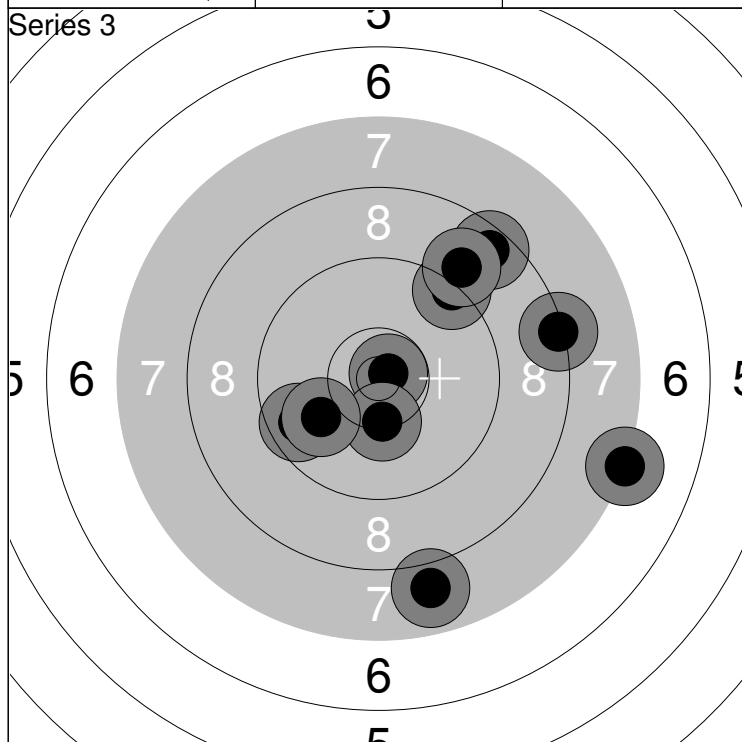

21: 8.0 ↗	26: 9.7 ↗	<b>Series</b>	68.0
22: 7.9 ↓	27: 8.0 ↓		
23: 6.6 ↓	28: 5.1 ↘	<b>Total</b>	199.0
24: 8.7 ↓	29: 7.5 ↘		
25: 6.6 ↓	30: 4.3 →		

31: 8.9 ↓	36: 6.6 →	<b>Series</b>	70.0
32: 10.3 ↓	37: 9.9 →		
33: 7.8 ↗	38: 4.5 ↗	<b>Total</b>	269.0
34: 9.7 ↓	39: 4.6 ↓		
35: 5.3 →	40: 8.3 ↗		

1: 9.7 →	6: 7.3 ←	Series 84.0
2: 9.3 ↓	7: 10.6x ↗	
3: 9.5 ↗	8: 9.7 ↓	Total 84.0
4: 8.5 →	9: 8.7 ↗	
5: 6.7 ←	10: 9.2 ↓	

11: 6.7 ↗	16: 8.8 ←	Series 74.0
12: 8.9 →	17: 8.4 ↗	
13: 8.6 ←	18: 7.8 ↘	Total 158.0
14: 7.5 →	19: 6.6 →	
15: 9.5 ↘	20: 7.4 ←	

21: 10.8x →	26: 7.6 ↗	Series 90.0
22: 9.3 ↑	27: 10.2 →	
23: 8.9 ↗	28: 8.7 ↗	Total 248.0
24: 9.1 ←	29: 10.3 ←	
25: 9.7 ↗	30: 10.1 ↘	

31: 10.2 ↗	36: 10.2 ↑	Series 90.0
32: 8.3 →	37: 10.6x ↗	
33: 7.6 ←	38: 10.0 ↓	Total 338.0
34: 8.2 ←	39: 10.5x ↓	
35: 8.8 ↘	40: 9.3 ↓	

1: 8.3 ↗	6: 9.6 ↗	Series	91.0
2: 10.4x →	7: 9.0 ←		
3: 10.6x ↓	8: 9.0 ↑	Total	91.0
4: 9.6 ↑	9: 9.3 ↑		
5: 9.7 ↓	10: 9.6 ↖		

11: 9.5 ↖	16: 9.5 ↗	Series	91.0
12: 10.4x →	17: 8.9 ↑		
13: 7.7 ↓	18: 10.2 →	Total	182.0
14: 9.1 ↘	19: 9.4 ↑		
15: 10.0 ←	20: 10.3 →		