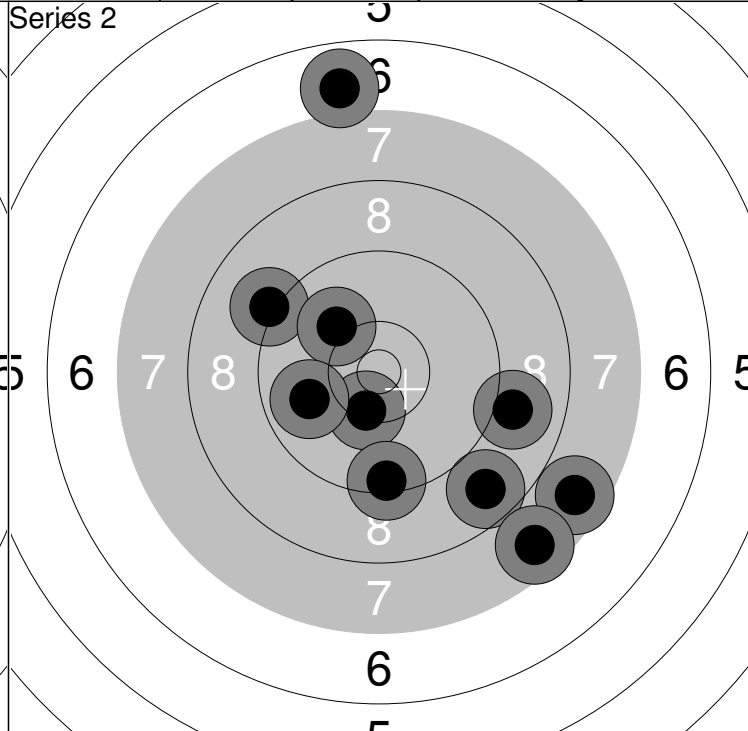

1: 5.8 ←	6: 10.1 ↘	Series	75.0
2: 9.0 ↑	7: 8.9 ←		
3: 6.3 ↖	8: 7.5 ←	Total	75.0
4: 9.6 ↑	9: 7.3 ↗		
5: 5.1 ↗	10: 9.9 ↘		

11: 8.8 ↓	16: 6.6 ←	Series	77.0
12: 7.4 ↗	17: 8.4 ↑		
13: 7.2 ↘	18: 10.4x ←	Total	152.0
14: 9.1 ↗	19: 7.9 ↘		
15: 7.8 ←	20: 8.5 ↗		

21: 10.2 ↗	26: 7.9 ↓	Series	87.0
22: 9.5 →	27: 9.1 ↗		
23: 8.0 ↓	28: 8.9 ↓	Total	239.0
24: 10.0 ↓	29: 8.7 ←		
25: 9.9 ↑	30: 9.8 ↓		

31: 9.0 ↑	36: 9.0 →	Series	84.0
32: 9.9 ↗	37: 10.5x ↗		
33: 7.4 ↑	38: 9.0 ↓	Total	323.0
34: 9.4 ↑	39: 6.2 ↑		
35: 6.9 →	40: 10.7x ↓		