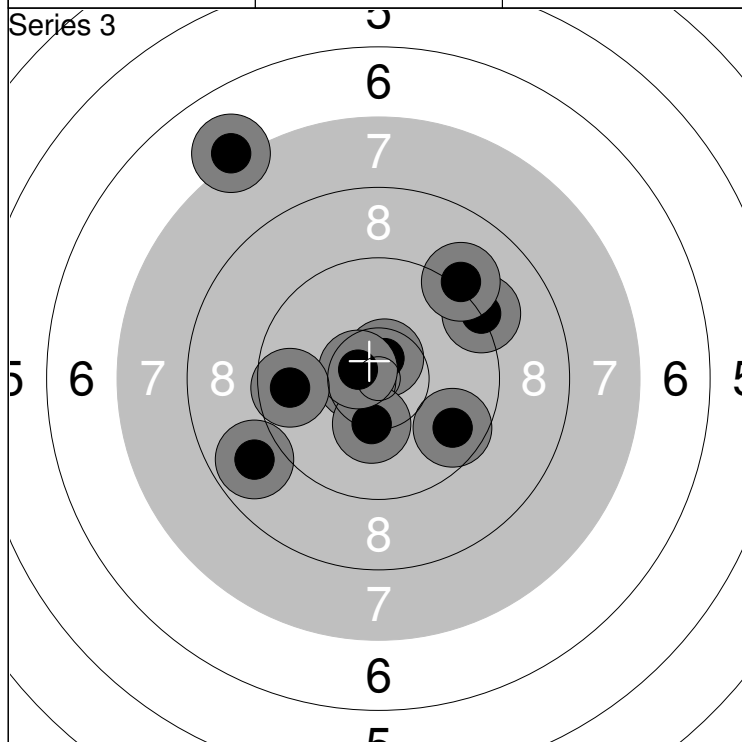

1: 5.8 ←	6: 10.1 ↘	Series	75.0
2: 9.0 ↑	7: 8.9 ←		
3: 6.3 ↖	8: 7.5 ←	Total	75.0
4: 9.6 ↑	9: 7.3 ↗		
5: 5.1 ↗	10: 9.9 ↘		

11: 8.8 ↓	16: 6.6 ←	Series	77.0
12: 7.4 ↗	17: 8.4 ↑		
13: 7.2 ↘	18: 10.4x ←	Total	152.0
14: 9.1 ↗	19: 7.9 ↘		
15: 7.8 ←	20: 8.5 ↗		

21: 10.2 ↗	26: 7.9 ↓	Series	87.0
22: 9.5 →	27: 9.1 ↗		
23: 8.0 ↓	28: 8.9 ↓	Total	239.0
24: 10.0 ↓	29: 8.7 ←		
25: 9.9 ↑	30: 9.8 ↓		

31: 9.0 ↑	36: 9.0 →	Series	84.0
32: 9.9 ↗	37: 10.5x ↗		
33: 7.4 ↑	38: 9.0 ↓	Total	323.0
34: 9.4 ↑	39: 6.2 ↑		
35: 6.9 →	40: 10.7x ↓		

1: 8.3 →	6: 7.2 →	Series	85.0
2: 8.2 →	7: 8.5 ↗		
3: 9.5 ↗	8: 7.9 ↗	Total	85.0
4: 10.5x ↗	9: 9.6 ↘		
5: 10.7x ↗	10: 9.2 ↖		

11: 10.4x ↓	16: 7.6 ↓	Series	84.0
12: 7.7 →	17: 9.1 ↖		
13: 6.9 ↑	18: 10.1 ↗	Total	169.0
14: 8.7 ↘	19: 9.4 ↓		
15: 9.0 →	20: 9.9 ←		