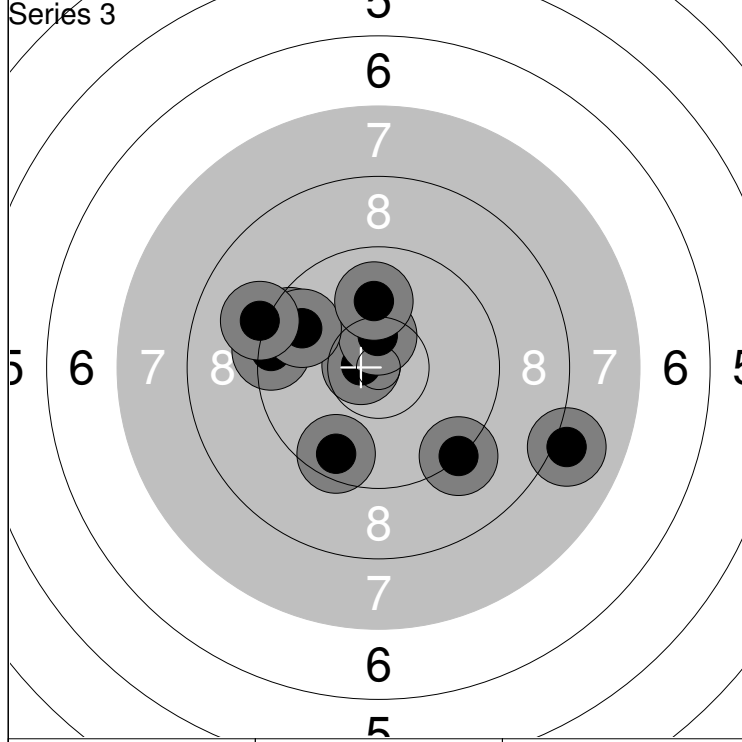

21: 9.3 ↘	26: 8.0 →	Series	95.9
22: 10.7x ←	27: 10.5x ↑		
23: 9.6 ↖	28: 9.7 ↖	Total	276.2
24: 9.4 ←	29: 9.1 ↖		
25: 9.6 ↘	30: 10.0 ↑		

31: 9.1 →	36: 10.1 ←	Series	97.4
32: 10.1 ↙	37: 10.5x ↙		
33: 10.2 ←	38: 10.6x ↘	Total	373.6
34: 7.9 ←	39: 9.2 ←		
35: 9.4 ←	40: 10.3 →