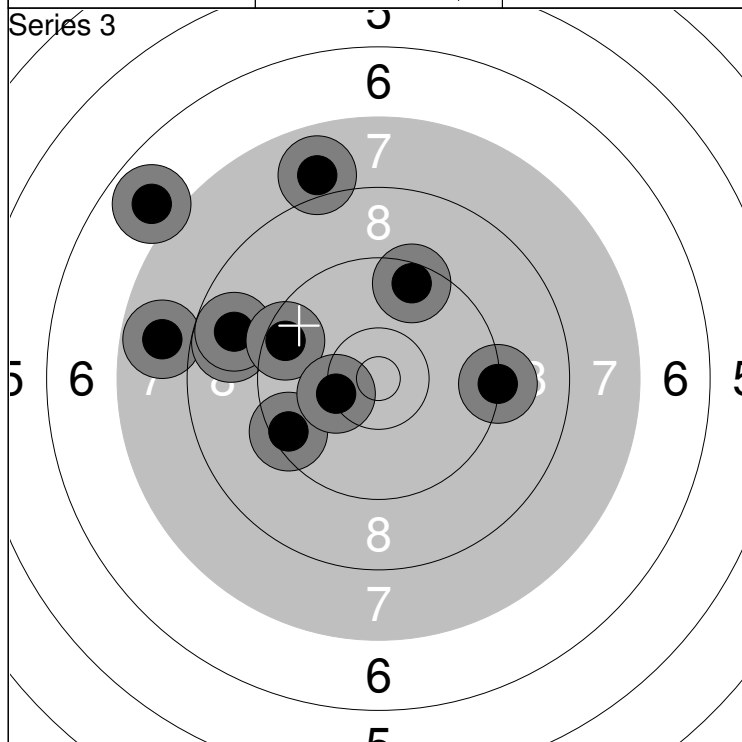

21: 7.8	←	26: 9.5	↖	Series	88.3
22: 6.9	↗	27: 9.3	→		
23: 8.8	←	28: 9.5	↑	Total	265.2
24: 9.5	←	29: 10.3	↖		
25: 8.8	←	30: 7.9	↑		

31: 8.3	↖	36: 7.9	←	Series	76.7
32: 5.9	↖	37: 9.9	↗		
33: 7.3	↗	38: 9.8	←	Total	341.9
34: 8.4	↗	39: 10.3	→		
35: 6.0	↑	40: 2.9	↗